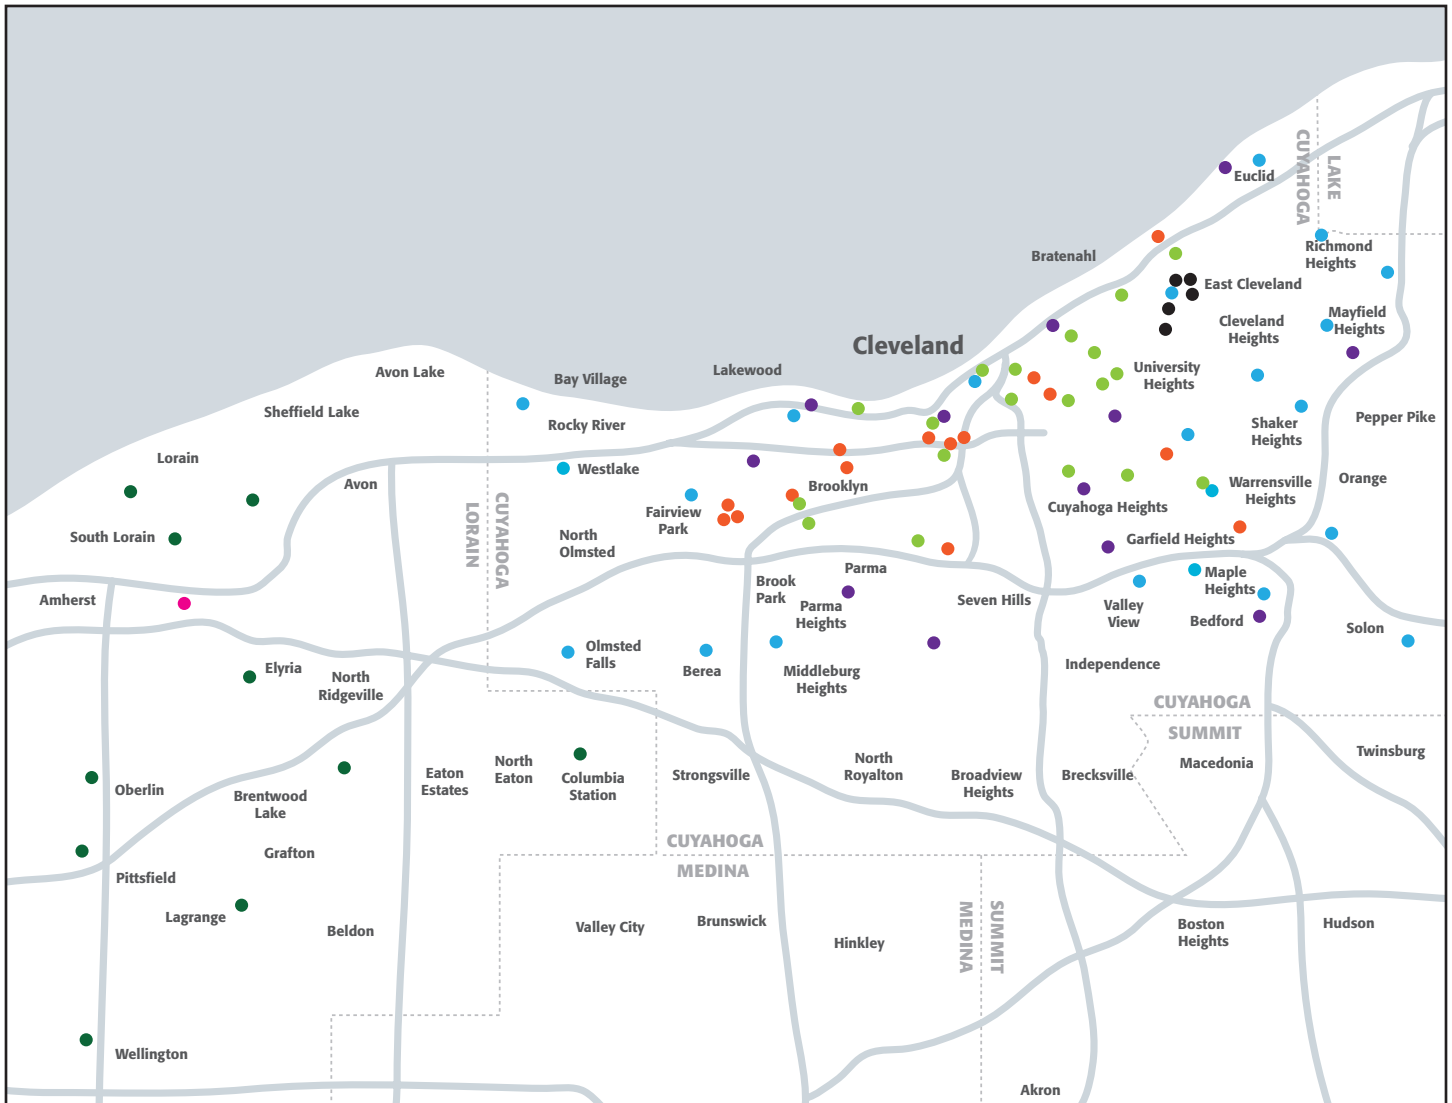

### CLEVELAND METROPOLITAN SCHOOL DISTRICT K-8 SCHOOLS ●

Dike (Cleveland School of the Arts)  
 Newton D. Baker  
 William C. Bryant  
 Denison  
 Charles Eliot  
 Robinson G. Jones  
 Henry Longfellow  
 Luis Munoz Marin  
 McKinley  
 Orchard  
 A.J. Rickoff  
 Carl and Louis Stokes  
 Watterson Lake  
 Clara Westropp  
 Wilbur Wright, Jr.  
 Whitney M. Young

### CUYAHOGA COUNTY SUBURBAN HIGH SCHOOLS ●

Bay  
 Beachwood  
 Bedford  
 Berea  
 Brush  
 Cleveland Heights  
 Euclid

Fairview  
 Garfield Heights  
 Lakewood  
 Maple Heights  
 Mayfield  
 Midpark  
 Olmsted Falls  
 Richmond Heights  
 Shaker Heights  
 Solon  
 Shaw  
 Warrensville Heights  
 Westlake

### LORAIN COUNTY HIGH SCHOOLS ●

Admiral King  
 Clearview  
 Columbia  
 Elyria  
 Keystone  
 Lorain County Joint Vocational School  
 Midview  
 Oberlin  
 Southview  
 Wellington

### EAST CLEVELAND ELEMENTARY SCHOOLS ●

Caledonia  
 Chambers  
 Mayfair  
 Prospect  
 Superior